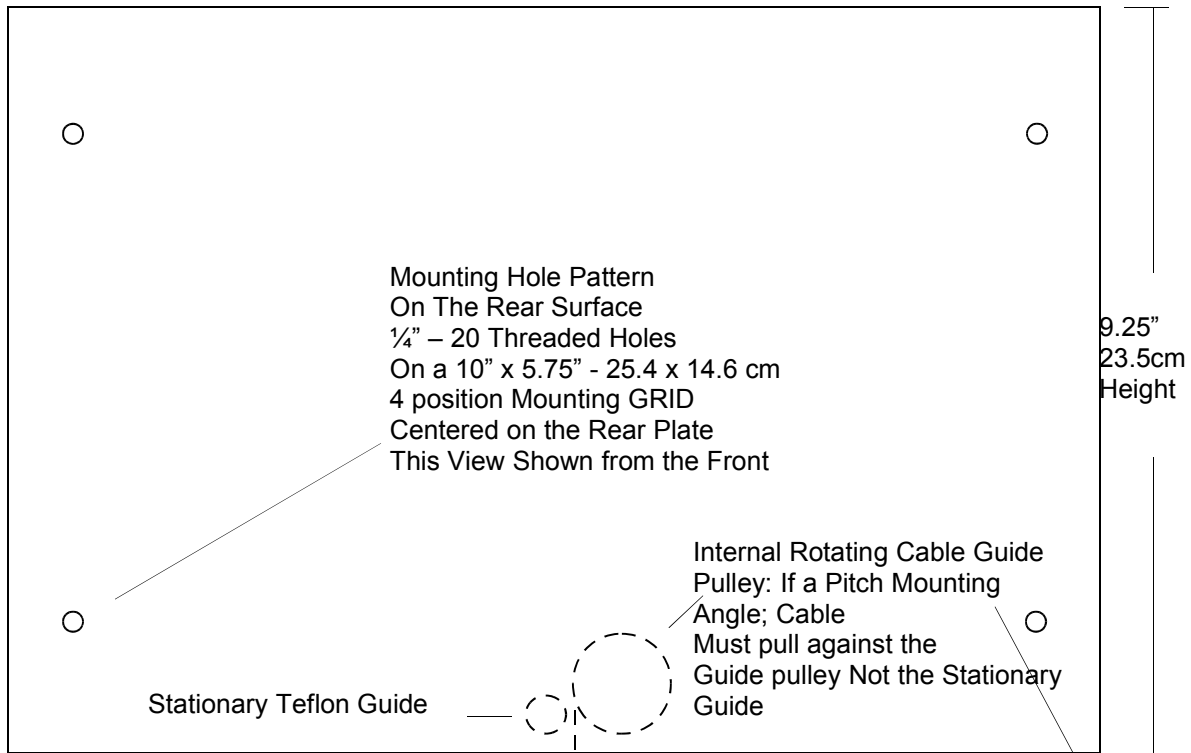

SRL-40

Physical Layout

SERVOREELER SYSTEMS
XEDIT Corporation
 218-31 Ninety Seventh Avenue
 Queens Village, New York 11429
 Web site: www.servoreelers.com
 e-mail: srsystems@servoreelers.com
 Tel: (718) 464-9400 Fax: 464-9435

XLR Connector

Allow 3.25" height above top
 For the connector shell

BEZEL Switch /
 Encoder output
 When used

RJ-45 Power / Control

Rear Surface