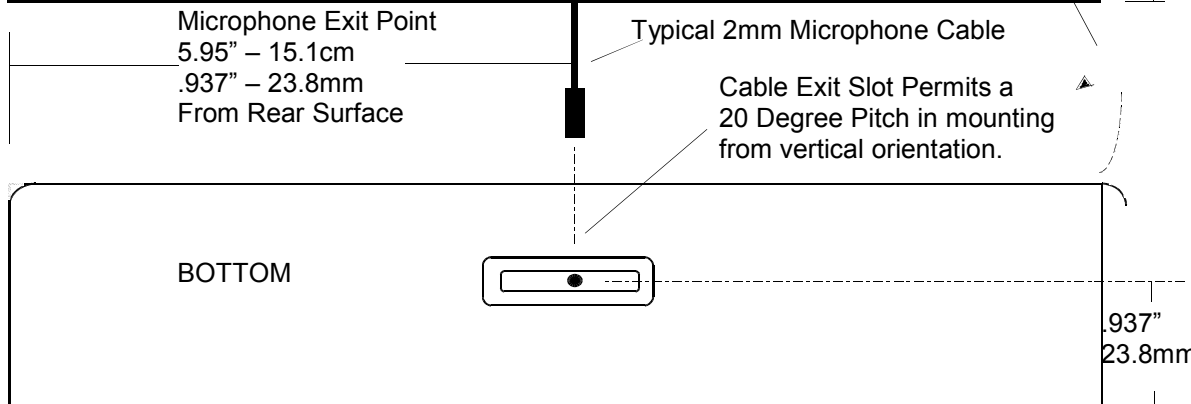

SRL-40

Physical Layout

SERVOREELER SYSTEMS
XEDIT Corporation
 218-31 Ninety Seventh Avenue
 Queens Village, New York 11429
 Web site: www.servoreelers.com
 e-mail: srsystems@servoreelers.com
 Tel: (718) 464-9400 Fax: 464-9435

XLR Connector

Allow 3.25" height above top
 For the connector shell

BEZEL Switch /
 Encoder output
 When used

RJ-45 Power / Control

Rear Surface