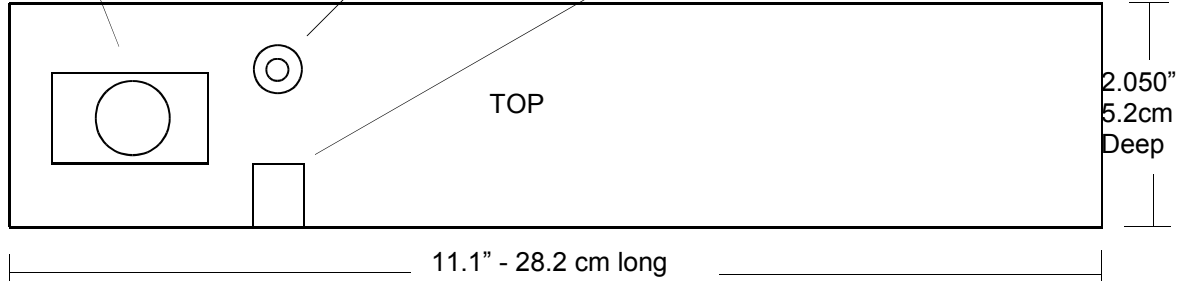

XLR Connector

Allow 3.25" height above top
 For the connector shell

BEZEL Switch /
 Encoder output
 When used

RJ-45 Power / Control

Rear Surface